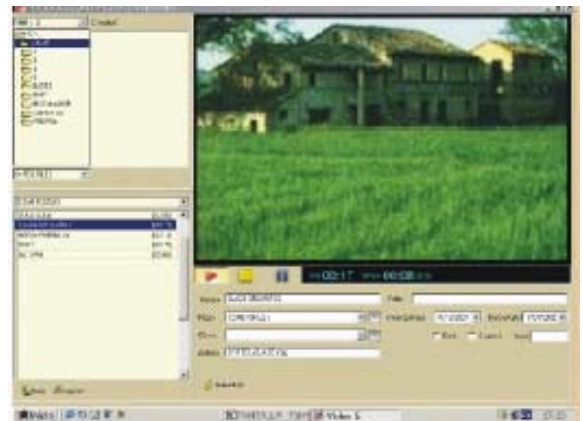

INSTINCT 1000™

Instinct 1000 is a set of hardware for automation and commercial insertion for TV channels and TV cable channels, 1 to 6 video out simultaneous configurations per computer and MPEG 1 and 2 Broadcast Quality Video Compression.

Multiple broadcasting windows for a higher speed in the operation of live programs with drag and drop among all its windows.

Commercial Insertion and Programming in a manual or automatic way.

Certification of commercials and broadcasted videos.

Access control.

Powerful module of live assistance, allowing the operator to have up to 120 videos ready to be broadcasted.

Synchronization of satellital networks.

Manual and automatic Broadcasting.

Commercial insertion in a manual or automatic way.

Modules available with Genlock.

Insertion of independent channel logo for each channel system output.

Rack Mountable Windows 2000® Video Platform

Rerate Ltd reserves the right to improve or modify any technical specification or characteristic included in this brochure without prior notice.